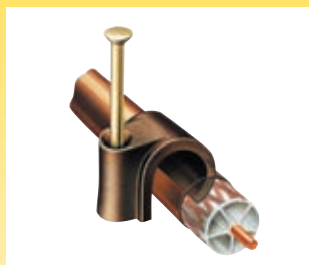

Cable Clips

Flat Twin & Earth

- 1.0mm
- 1.5mm
- 2.5mm
- 4.0mm
- 6.0mm
- 10.0mm
- 16.0mm

Three Core & Earth

- 1.0mm
- 1.5mm

TV Cable Clips

6-7mm

Available in White, Brown and Red

SWA Gland Kits

Indoor

- BW20s
- BW20
- BW25
- BW32

Outdoor

- CW20s
- CW20
- CW25
- CW32

Grommets

- 20mm Open
- 20mm Closed
- 25mm Open
- 25mm Closed
- 32mm Open
- 32mm Closed

Round Clips

- 2.75mm
- 3.5mm
- 4.0mm
- 5.0mm
- 6.0mm
- 7.0mm
- 8.0mm
- 9.0mm
- Bell Wire

SWA Cable Cleats

- | | |
|----|-----|
| C5 | C9 |
| C6 | C10 |
| C7 | C11 |
| C8 | C12 |

Earth Straps

- EC14
- EC15
- EC16

Connector Strips