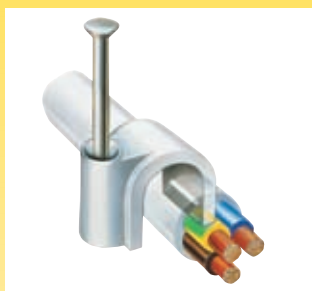

Cable Clips

Flat Twin & Earth

- 1.0mm
- 1.5mm
- 2.5mm
- 4.0mm
- 6.0mm
- 10.0mm
- 16.0mm

Three Core & Earth

- 1.0mm
- 1.5mm

TV Cable Clips

6-7mm

Available in White, Brown and Red

SWA Gland Kits

Indoor

- BW20s
- BW20
- BW25
- BW32

Outdoor

- CW20s
- CW20
- CW25
- CW32

Grommets

- 20mm Open
- 20mm Closed
- 25mm Open
- 25mm Closed
- 32mm Open
- 32mm Closed

Round Clips

- 2.75mm
- 3.5mm
- 4.0mm
- 5.0mm
- 6.0mm
- 7.0mm
- 8.0mm
- 9.0mm
- Bell Wire

SWA Cable Cleats

- | | |
|----|-----|
| C5 | C9 |
| C6 | C10 |
| C7 | C11 |
| C8 | C12 |

Earth Straps

- EC14
- EC15
- EC16

Connector Strips