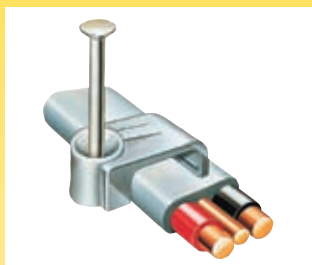

Cable Clips

Flat Twin & Earth

- 1.0mm
- 1.5mm
- 2.5mm
- 4.0mm
- 6.0mm
- 10.0mm
- 16.0mm

Three Core & Earth

- 1.0mm
- 1.5mm

TV Cable Clips

6-7mm

Available in White, Brown and Red

SWA Gland Kits

Indoor

- BW20s
- BW20
- BW25
- BW32

Outdoor

- CW20s
- CW20
- CW25
- CW32

Grommets

- 20mm Open
- 20mm Closed
- 25mm Open
- 25mm Closed
- 32mm Open
- 32mm Closed

Round Clips

- 2.75mm
- 3.5mm
- 4.0mm
- 5.0mm
- 6.0mm
- 7.0mm
- 8.0mm
- 9.0mm
- Bell Wire

SWA Cable Cleats

- | | |
|----|-----|
| C5 | C9 |
| C6 | C10 |
| C7 | C11 |
| C8 | C12 |

Earth Straps

- EC14
- EC15
- EC16

Connector Strips