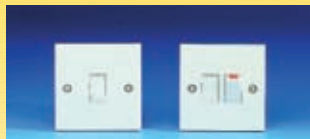

Fused Connection Units

GSPUR	Unswitched spur
GNSPUR	Unswitched spur + neon
GSWSPUR	Switched spur
GSWNSPUR	Switched spur + neon
GFOPLATE	Front entry flex outlet