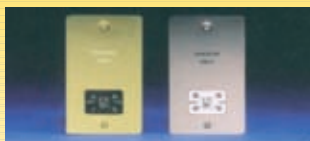

Shaver Socket

GU7290	dual voltage