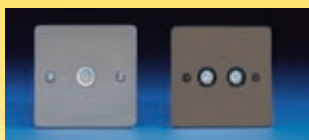

GU5200	Unswitched
GU5203	Unswitched + flex outlet
GU5210	Switched
GU5213	Switched + flex outlet
GU5211	Switched + neon
GU5214	Switched + flex outlet + neon

Shaver Socket

GU7290	dual voltage
--------	--------------

Blank Plates

GU8210	1 gang
GU8220	2 gang

Electronic Dimmers

GU6212E	1 gang 300w/VA
GU6222E	2 gang 300w/VA

Coaxial Sockets

GU7210	Single TV / FM
GU7220	Twin TV / FM
GU7230	Single satellite
GU7240	Twin satellite/co-axial
GU7221	Diplex
GU7281	Triplex