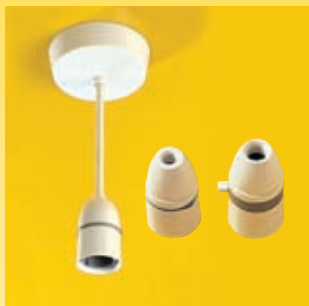

Ceiling Pendants

- **666** 6" Pendant Set
- **669** 9" Pendant Set
- **661** Ceiling Rose
- **720** Cord Grip with Short Skirt
- **252** 1/2" Pushbar Lamp Holder