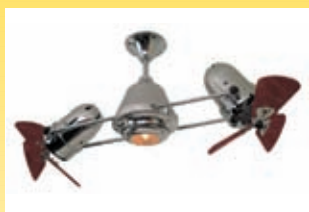

Odyssey

40" Twin Fan

- 3 blade colour options
- Complete with remote control
- 100w halogen light
- 6" & 18" Drop rods as standard