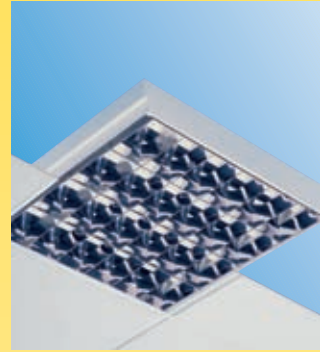

IP65 Non Corrosive Fittings

- IP65 rating provides protection against water spray and dust penetration
- Durable ABS base
- Clear polycarbonate diffuser
- UV resistant and shockproof
- Supplied with fixing plates for ceiling or suspension hanging

ADP118	1 x 18w
ADP136	1 x 36w
ADP158	1 x 58w
ADP170	1 x 70w
ADP218	2 x 18w
ADP236	2 x 36w
ADP258	2 x 58w
ADP270	2 x 70w

Price excludes lamps

Patriot Surface Modular Fittings c/w category 2 louvres

- Chamfered sides and durable plastic end caps
- Particularly well suited to areas of restricted ceiling height

- Universal fully enclosed lay-in fluorescent modular comes with CAT 2 louvre
- Luminaire and louvre suitable for both 15mm and 24mm exposed tee ceiling grid systems
- Louvre is retained within the luminaire body and not the ceiling grid
- Fused terminal block as standard