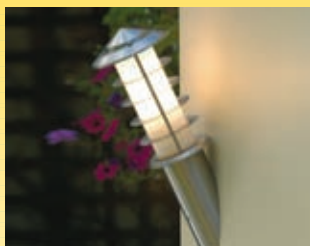

Wall Lantern

- Bevelled edge glass for decorative effect
- 60w ES Max ■ 6 sided
- Black

GGLMWU640B Up Lantern
GGLMWD640B Down Lantern

Hanging Lantern

- Die cast construction
- 60w ES Max ■ Black
- IP43
- Traditional style

GGLMH640B

Modern Wall Lantern

- Weatherproof
- Vandal proof construction
- 60w ES Max ■ Black

GGLMW540B

Stainless Steel Wall Post

- Suitable to use low energy lamps
- 340mm (h) x 140mm (d)
- Contemporary design

GGLMWRS

Stainless Steel Lantern

- Classic square design
- 60w ES Max

GGLMSCS

Exclusive weatherproof switches & sockets

- IP55 ■ Smooth curved design
- Switches can be operated through membrane, thereby maintaining full IP rating

GLAN4SB

Post Top Lantern

- Traditional lantern style
- 6 sided ■ Black die cast

GLAN6SPTB

40w Bricklights

The louvered option is very tough and provides a degree of vandal resistance and can be used to provide good low level lighting when mounted near paths and driveways.