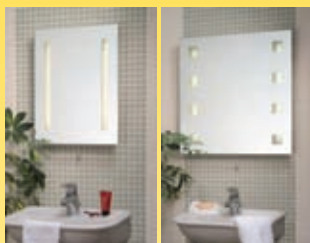

Mirror Lights

LED Group's stunning range of Mirror Lights. The range includes 4 different versions

IP44 Mirrors c/w striplights

R6060T5 – 600mm
x 600mm complete with
two strip lights

R5039T8 – 500mm
x 390mm complete with
two strip lights

IP44 Mirrors c/w square lights

R6060T58S – 600mm
x 600mm complete with
eight square lights

R5039T86S – 500mm
x 390mm complete with
six square lights

Heated Towel Rails

- Dries & warms towels
- Built-in power indicator light
- On/off switch ideal for summer
- Sealed switch to protect against splashes
- For zone 3 if wired to fused 3amp spur outlet

RTR95-03 'S' Towel Rail

Mirror Cabinet Light

Mirror cabinet light c/w squares

- IP44 – suitable for use in bathroom zone 2 & 3
- Dimensions – 600mm x 645mm
- c/w 8 frosted squares
- Cool running, glass cool to the touch
- Fog free – will not mist up in a steamy bathroom
- c/w pull cord
- Door opens to the right or left
- 2 glass shelves included
- 2 year guarantee