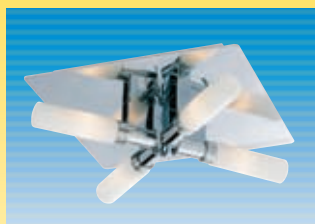

Savoy 3 Light Flush Fitting

- 3 x E14 60w
- Satin steel or satin brass finish
- Matching single and twin wall lights also available

5579

Court Semi Flush Fitting

- 150w tungsten halogen lamp included
- Chrome or brass finish
- Matching wall light available

S500

Cassio Table Lamp

- 12v 50w halogen lamp included
- Brushed steel or antique brass finish
- Built in dimmer

5663

Spa IP44 Bathroom Lights

- 4 x 240v/40w G9 lamps included
- Chrome with opal glass
- IP44 rated
- Matching wall lights also available

5755

Aqua Wall Light

- 1 x E14 60w
- Chrome with opal glass
- IP20 rated
- Zone 3

2255

Rondo Bathroom Light

- Flush fitting ■ Brushed steel finish
- Large and small versions available
- IP54 rated

2740BS (ø310mm) 1 x E27 60w
2745BS (ø180mm) 1 x 240v/40w G9
(included)